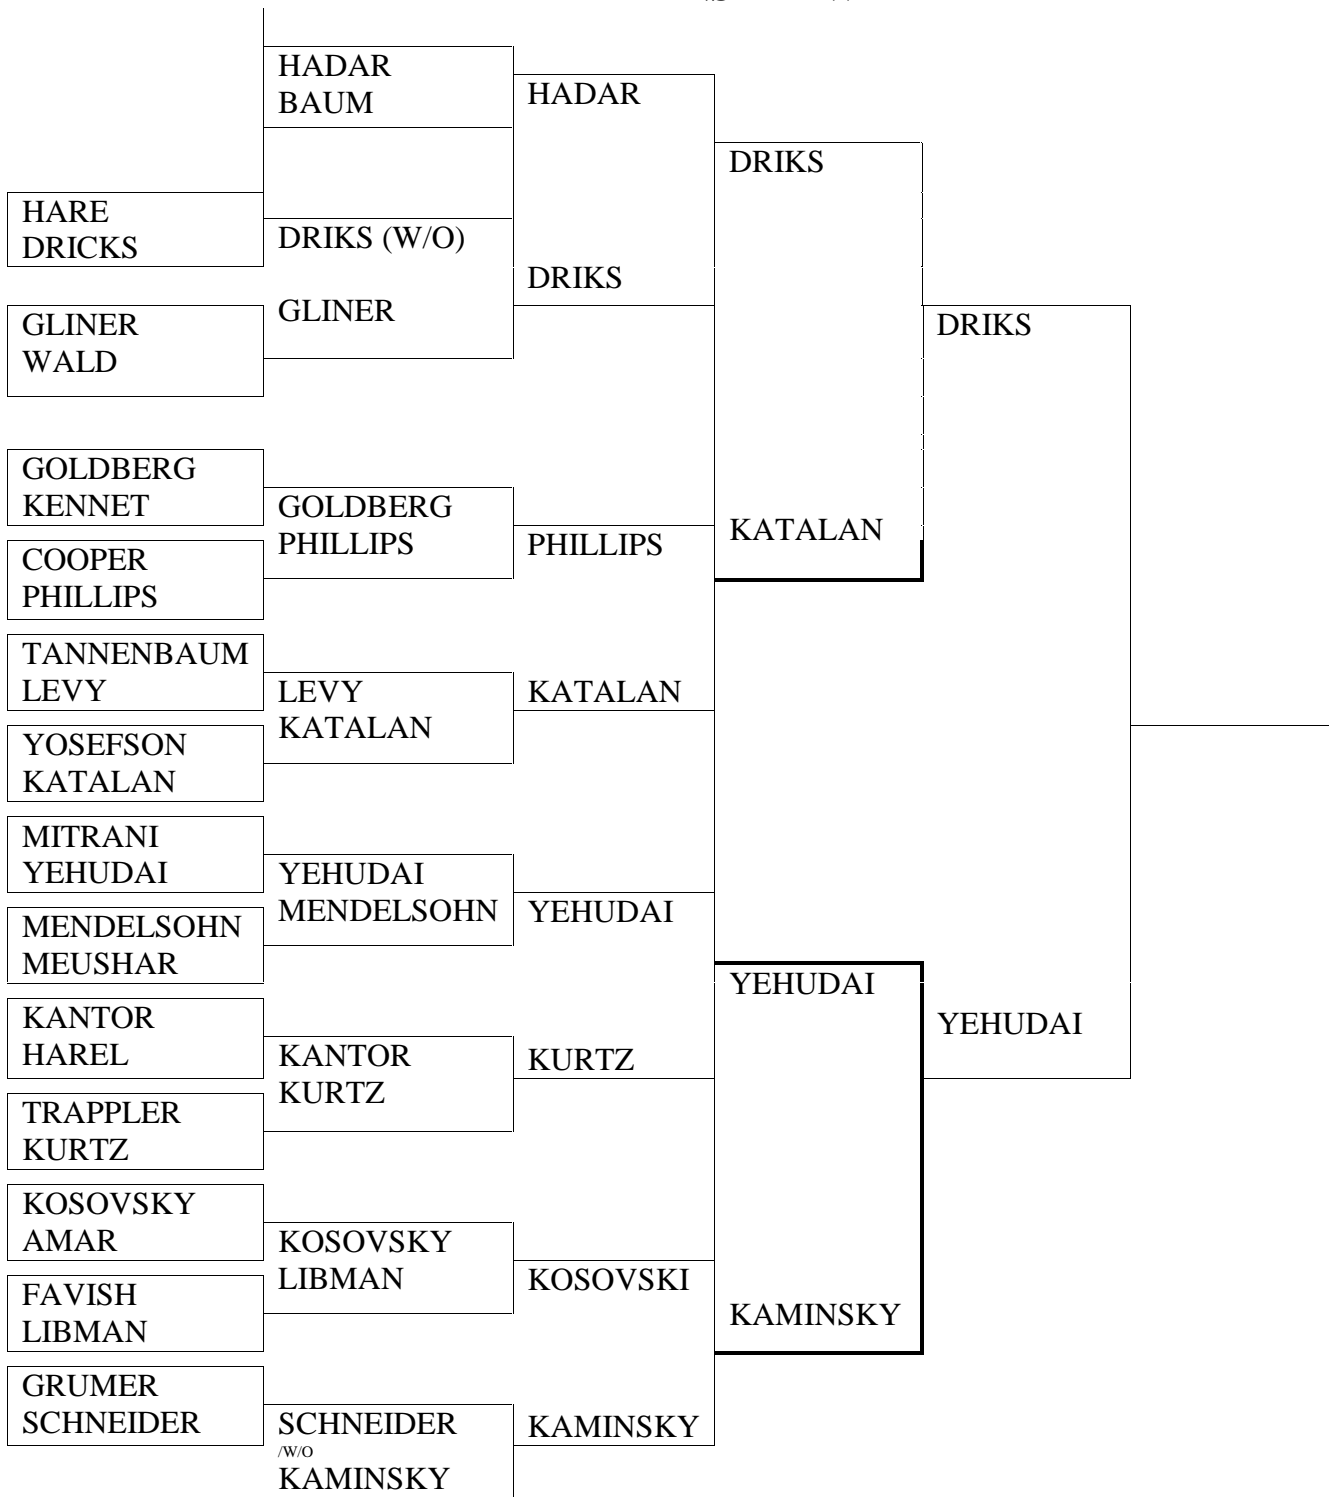

LAWN BOWLS ASSOCIATION OF ISRAEL

MAX SPITZ SINGLES 2016

MENS DRAW

WINNER _____